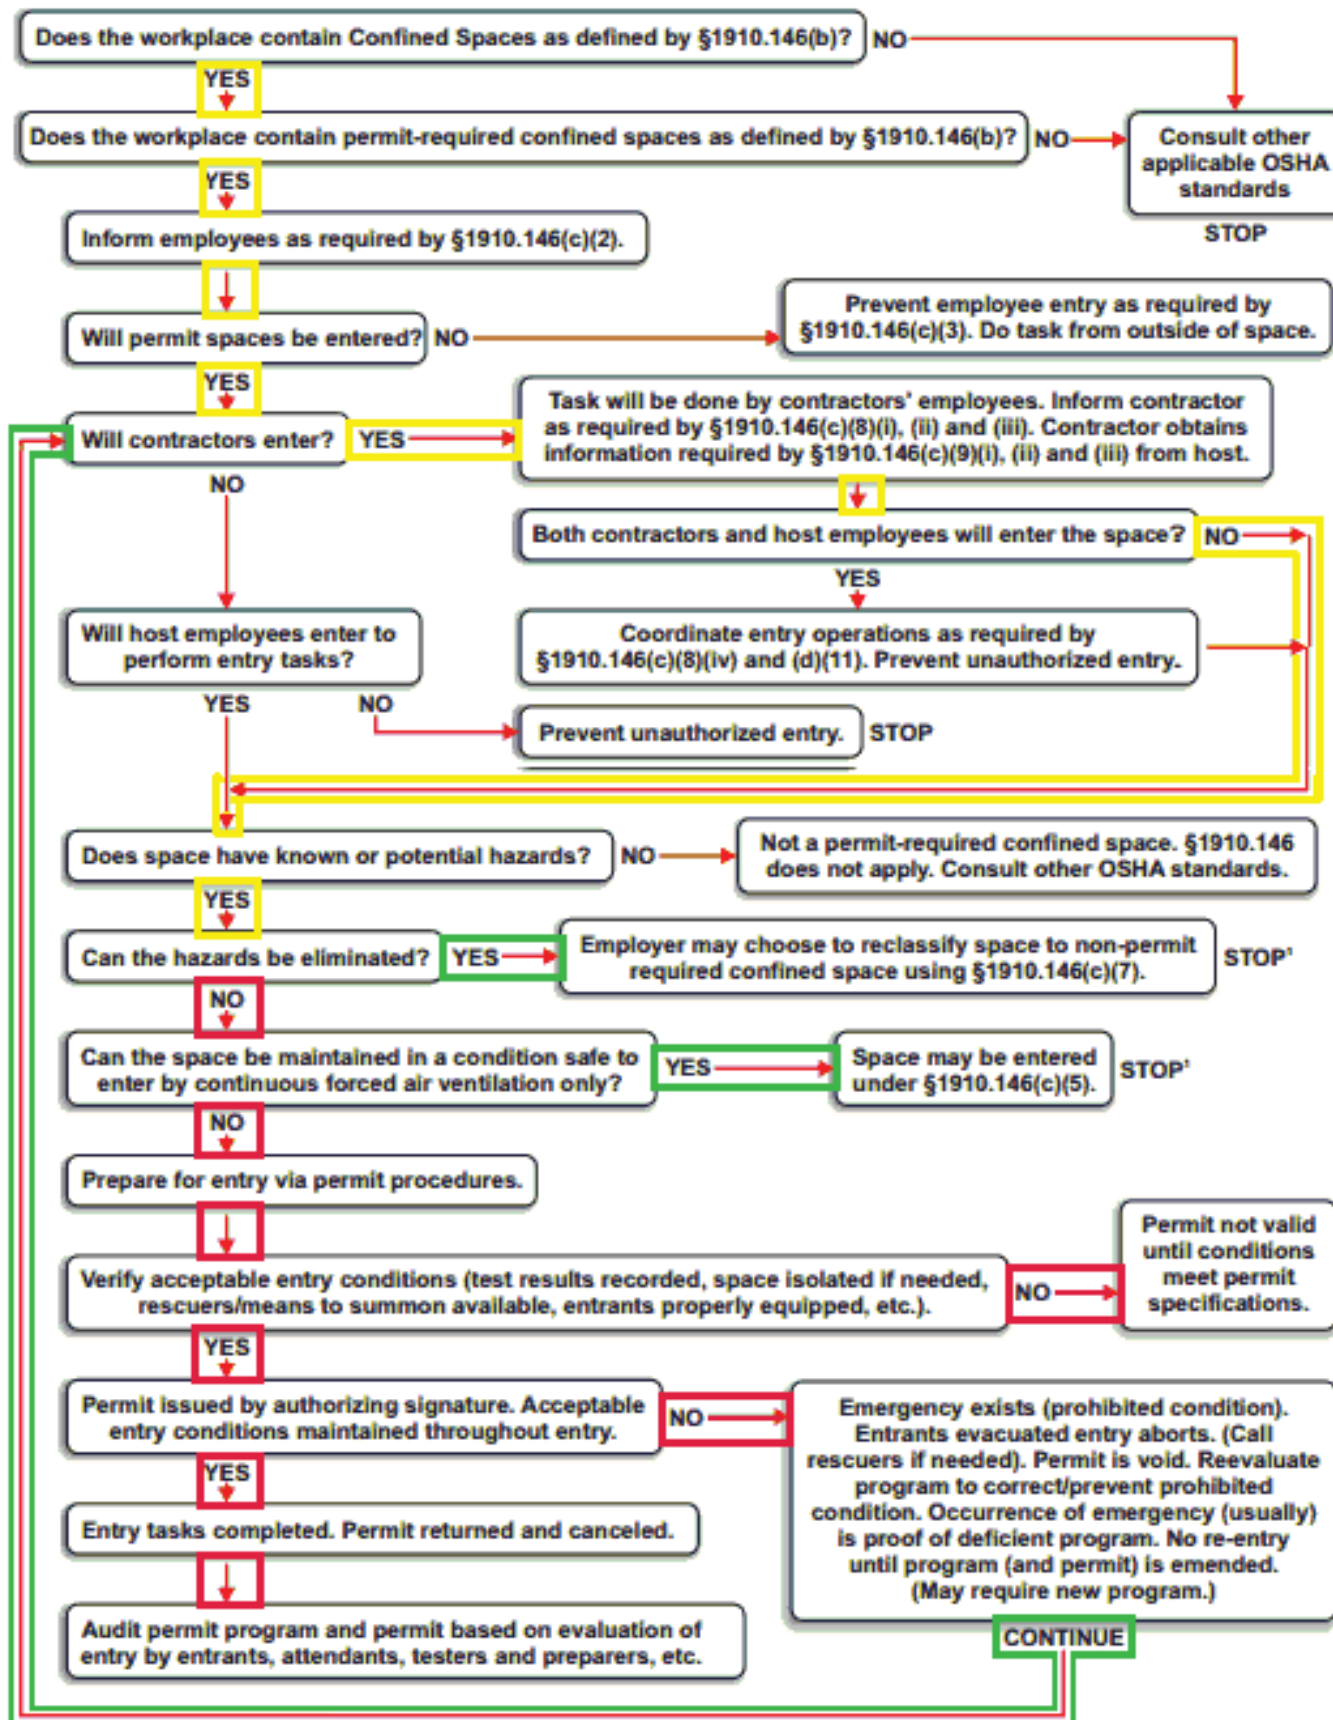

Guidance for Confined Space Entry

Highlight Key:

Yellow = NC Central University

Red = Contractor

Green = Both

¹Spaces may have to be evacuated and re-evaluated if hazards arise during entry.